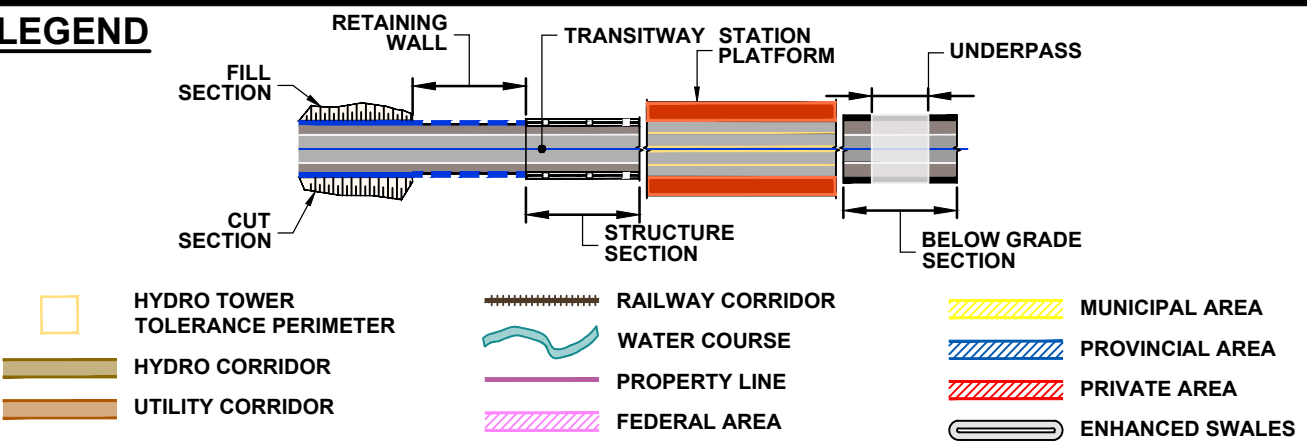

DRAWING NAME: J:\TOR\76284 ON-MTO 407 TRANSITWAY WC TO BRANTTITS General\03 - Drawings\8 - Property\Plans\407 TW4-Plate 32.dwg  
CREATED: Dec 10, 2019 3:37pm  
MODIFIED:

**407 TRANSITWAY**  
WEST OF BRANT STREET TO WEST OF HURONTARIO STREET  
G.W.P. 16-20003, CA 2016-E-0038

**PROPERTY PLAN**  
STA. 31+380 TO STA. 32+000

PLATE  
**32**

DATE  
11/20/2019