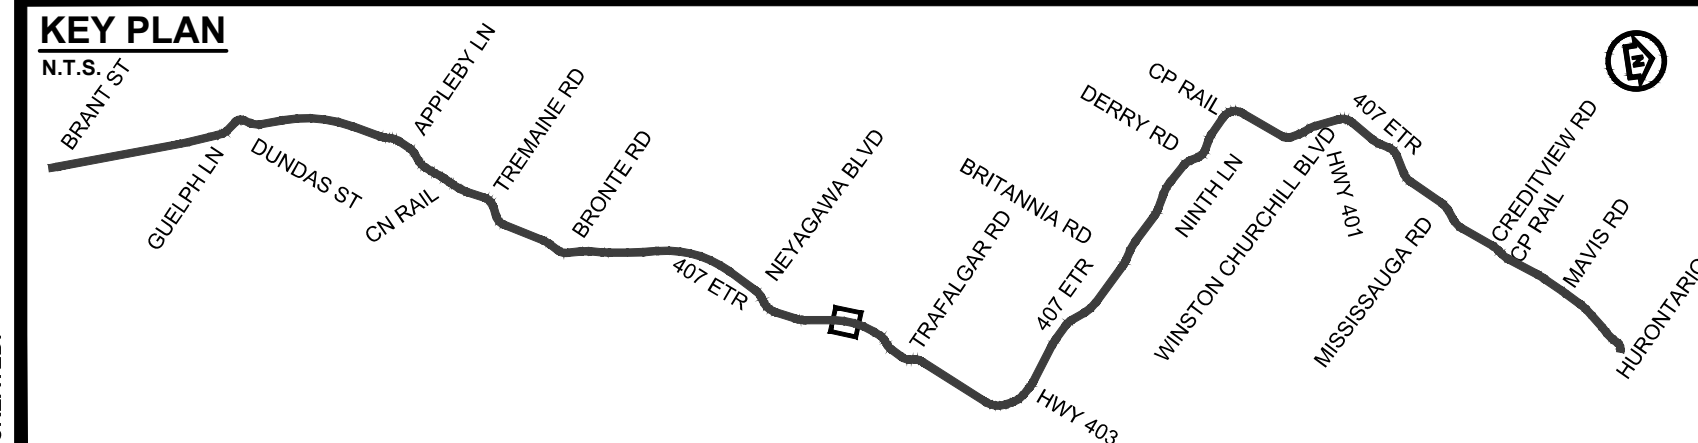

DRAWING NAME: J:\TOR\76284 ON-MTO 407 TRANSITWAY WC TO BRANTTITS General\03 - Drawings\8 - Property\Plans\407 TW4-Plate 32.dwg  
CREATED: Dec 10, 2019 3:37pm  
MODIFIED:

**407 TRANSITWAY**  
WEST OF BRANT STREET TO WEST OF HURONTARIO STREET  
G.W.P. 16-20003, CA 2016-E-0038

**PROPERTY PLAN**  
STA. 31+380 TO STA. 32+000

PLATE  
**32**

DATE  
11/20/2019